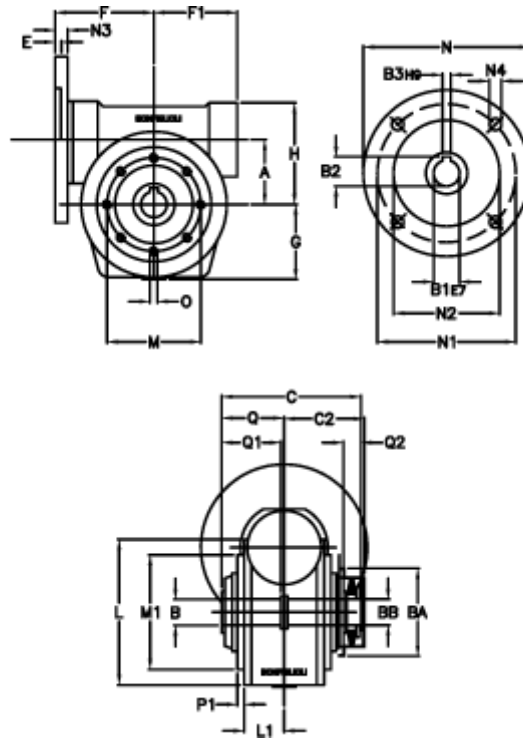

Article number: 390204404672336

Description: Worm Gear with Torque Limiter  
VF 44-L2-P-46-P63B14

## Measures

a = 44.60	C2 = 48	L1 = 35.0	O = M6x8
B = 18	Description = VF 44P-xx-63B14	m = 65	P1 = 2.0
B1 E7 = 11	E = 2.0	M1 = 50	Q = 32.0
B2 = 12.8	F = 65	N = 90	Q1 = 32
B3 H9 = 4	F1 = 54	N1 = 75	Q2 = 12
BA = 40	g = 51	N2 = 60	
BB H7 = 11	H = 71.0	N3 = 8.0	
C = 79	L = 80.0	N4 = 5,5	